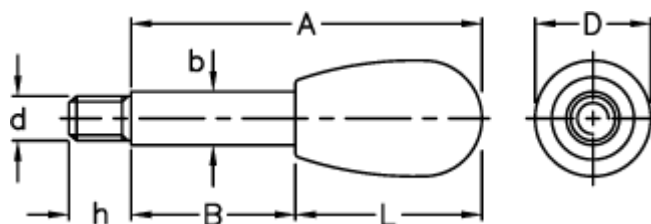

Data Sheet

Article number: 2304005031

Description: E+G Lever arm
BL.668/14x100

Measures

A = 100

b = 14

B = 45

D = 33

d 6g = M12

h = 15

L = 55